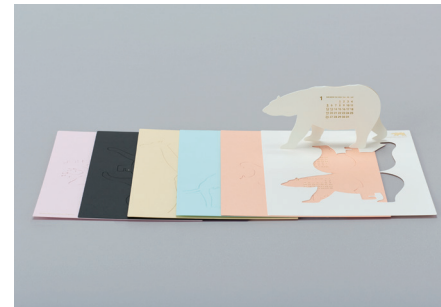

good morning calendar 2025

Safari

2025 model

Safariは、のりやハサミなどを使わずに、簡単に組み立てることができるペーパークラフトカレンダーです。6枚のシートがセットされており、パーツを取り外して組み立てると、動物のかたちをした2カ月表記のカレンダーになります。

The Safari is a papercraft animal calendar. No glue or scissors needed. Remove and assemble the 6 sheets with 2 monthly calendars on the sides.

〈Awards〉

A' Design Award, Milan Italy: Platinum A' Design Award

Creativity International Awards: Platinum Award

New York Festivals: Finalist Certificate, and more

Product size (mm) : 210(H)×170(W)

Package size (mm) : 216(H)×178(W)

シート6枚 6 sheets

Price : 2,640円 (税込)